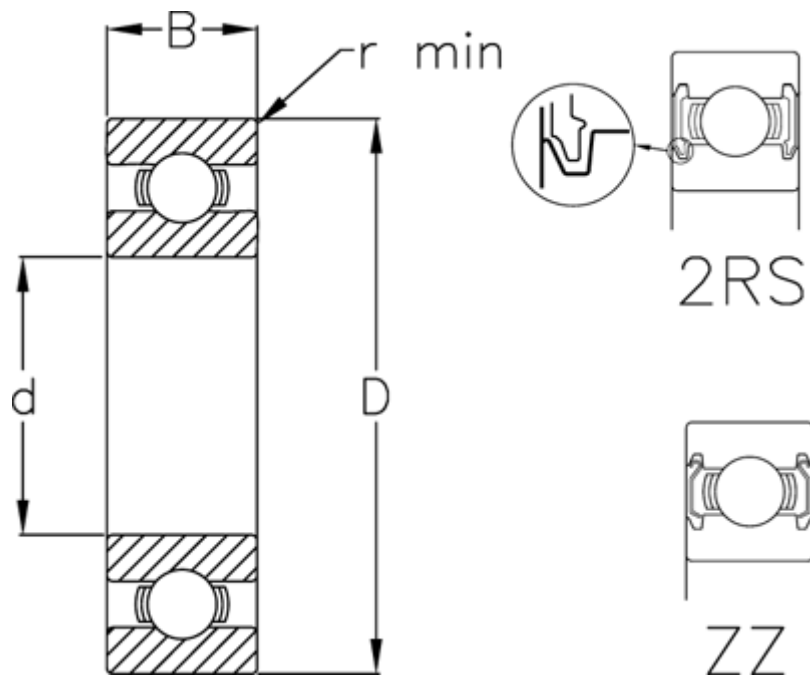

Data Sheet

Article number: 5480035017079

Description: Single row ball bearing 6207 2RS USDA H1
d=35 D=72 B=17 stainless/spez. grease

Measures

B	= 17	Weight (kg) = 0.288
d	= 35	
D	= 72	
Dynamic load C (kN)	= 25.7	
Max rpm greased	= 9800	
Max rpm oil lubricated	= 11000	
r min	= 1	
Static load C0 (kN)	= 15.3	